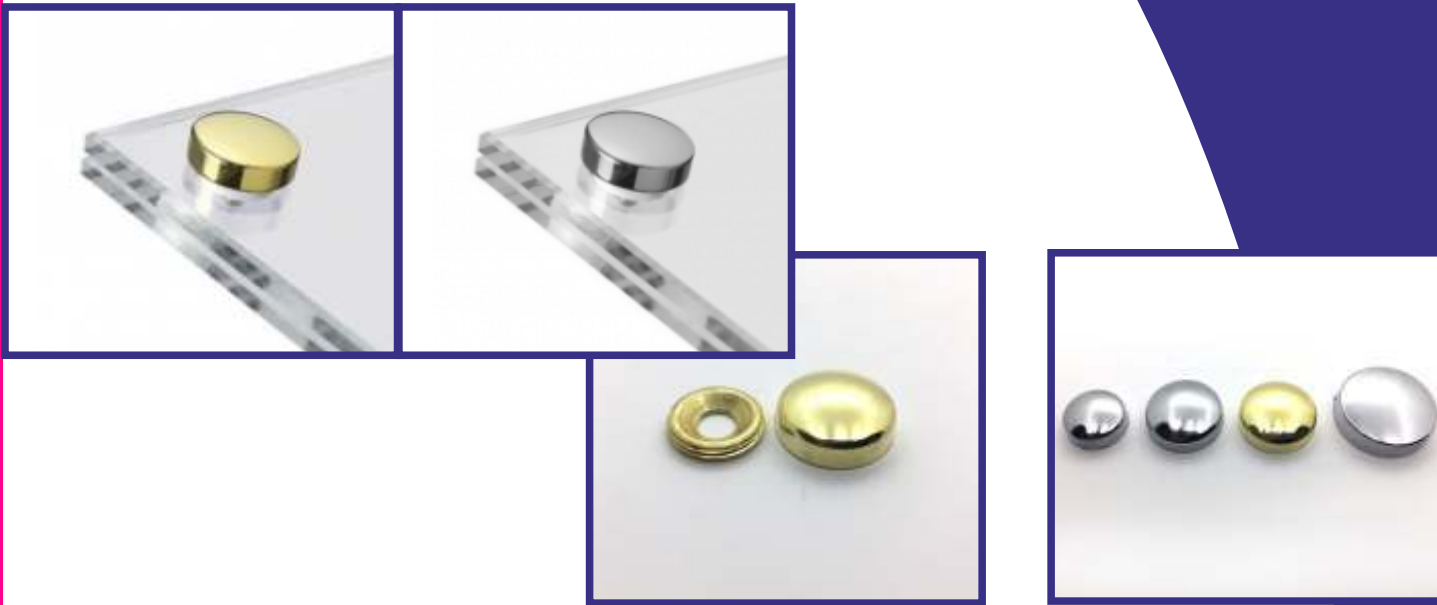

SCREW CAPS

Code	Color	Diameter	Whole	Euro/pcs
ID RA 10K	gold	10mm	5mm	0.50
ID RA 13K	silver/gold	13mm	5mm	0.60
ID RA 15K	gold	15mm	5mm	0.60
ID RA 20K	silver/gold	20mm	5mm	0.70
ID RA 25K	silver/gold	25mm	5mm	0.70
ID RA 30K	gold	30mm	5mm	0.90

SIGN STANDOFFS